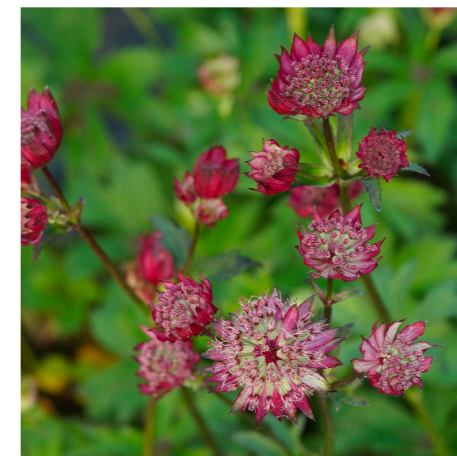

# Saatchi Gallery Garden - Planting - Trees & Shrubs

Dave Green Gardens

WWW.DAVEGREEN.CO.UK

*Betula albosinensis* 'Fascination'  
Chinese birch

*Betula pendula*  
Silver Birch

*Corylus avellana*  
Hazel

*Viburnum opulus*  
Geulder Rose

# Saatchi Gallery Garden - Planting - Smaller Plants 1

*Actea* 'Pink spike'

*Angelica archangelica*

*Asplenium scolopendron*

*Astrantia* 'Florence'

*Astrantia* 'Sparkling Stars Red'

*Brunnera macrophylla*

# Saatchi Gallery Garden - Planting - Smaller Plants 2

Dave Green Gardens

WWW.DAVEGREEN.CO.UK

*Calamagrostis* 'Karl Forester'

*Camassia caerulea* group

*Cirsium rivulare* 'Atropupurea'

*Cornus flavirama*

*Cotinus* 'Grace'