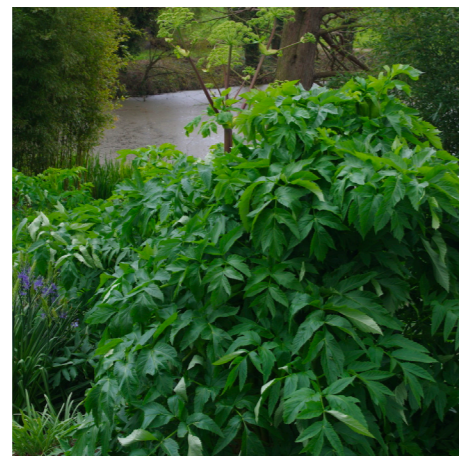

# Saatchi Gallery Garden - Planting - Trees & Shrubs

Dave Green Gardens

WWW.DAVEGREEN.CO.UK

*Betula albosinensis* 'Fascination'  
Chinese birch

*Betula pendula*  
Silver Birch

*Corylus avellana*  
Hazel

*Viburnum opulus*  
Geulder Rose

# Saatchi Gallery Garden - Planting - Smaller Plants 1

*Actea* 'Pink spike'

*Angelica archangelica*

*Asplenium scolopendron*

*Astrantia* 'Florence'

*Astrantia* 'Sparkling Stars Red'

*Brunnera macrophylla*