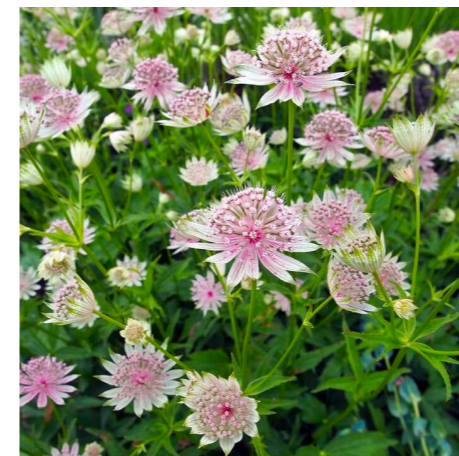

# Saatchi Gallery Garden - Planting - Trees & Shrubs

Dave Green Gardens

WWW.DAVEGREEN.CO.UK

*Betula albosinensis* 'Fascination'  
Chinese birch

*Betula pendula*  
Silver Birch

*Corylus avellana*  
Hazel

*Viburnum opulus*  
Geulder Rose

# Saatchi Gallery Garden - Planting - Smaller Plants 1

*Actea* 'Pink spike'

*Angelica archangelica*

*Asplenium scolopendron*

*Astrantia* 'Florence'

*Astrantia* 'Sparkling Stars Red'

*Brunnera macrophylla*

# Saatchi Gallery Garden - Planting - Smaller Plants 2

Dave Green Gardens

WWW.DAVEGREEN.CO.UK

*Calamagrostis* 'Karl Forester'

*Camassia caerulea* group

*Cirsium rivulare* 'Atropupurea'

*Cornus flavirama*

*Cotinus* 'Grace'